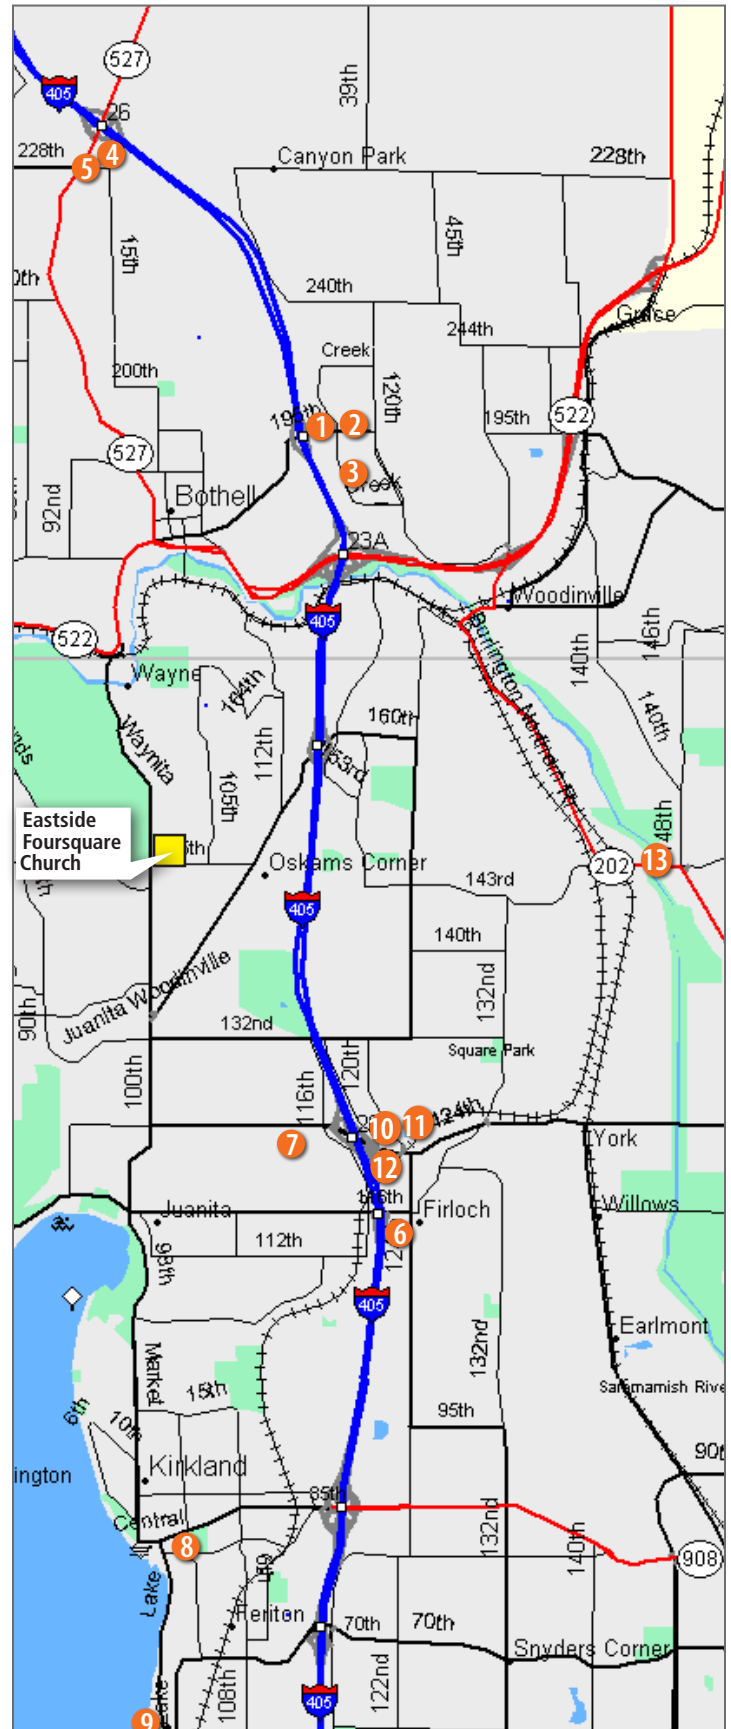

Area Lodging Guide

BOTHELL

- 1 **Country Inn & Suites** \$\$\$
19333 N Creek Pkwy, Bothell 425-485-5557
- 2 **Residence Inn by Marriott** \$\$\$
11920 NE 195th St, Bothell 425-485-3030
- 3 **Springhill Suites by Marriott** \$\$\$
3850 Monte Village Pkwy, Bothell 425-486-2677
- 4 **Holiday Inn Express** \$\$
22922 15th Ave SE, Bothell 425-415-1277
- 5 **Comfort Inn** \$\$
1414 228th St SE, Bothell 425-402-0900

KIRKLAND

- 6 **Baymont Inn Suites** \$\$\$
12223 NE 116th St, Kirkland 425-822-2300
- 7 **Courtyard by Marriott** \$\$
11215 Northeast 124th St, Kirkland 425-602-3200
- 8 **The Heathman Hotel** \$\$\$\$
220 Kirkland Ave, Kirkland 425-415-1277
- 9 **The Woodmark Hotel** \$\$\$\$
1200 Carillon Point, Kirkland 425-481-4844
- 10 **Comfort Inn** \$\$
12202 NE 124th St, Kirkland 425-821-8300
- 11 **Carlton Inn** \$\$
12233 NE Totem Lk Way, Kirkland 425-821-2202
- 12 **Motel 6** \$
12010 120th Pl NE, Kirkland 425-821-5618

WOODINVILLE

- 13 **Willows Lodge** \$\$\$\$
14580 NE 145th Street, Woodinville 425-485-5514

\$ under \$100 | \$\$ \$100-\$150 | \$\$\$ \$150-200 | \$\$\$\$ \$200+

This is a locally selected list of area lodgings and is not intended as an endorsement or advertising for the listed establishments.