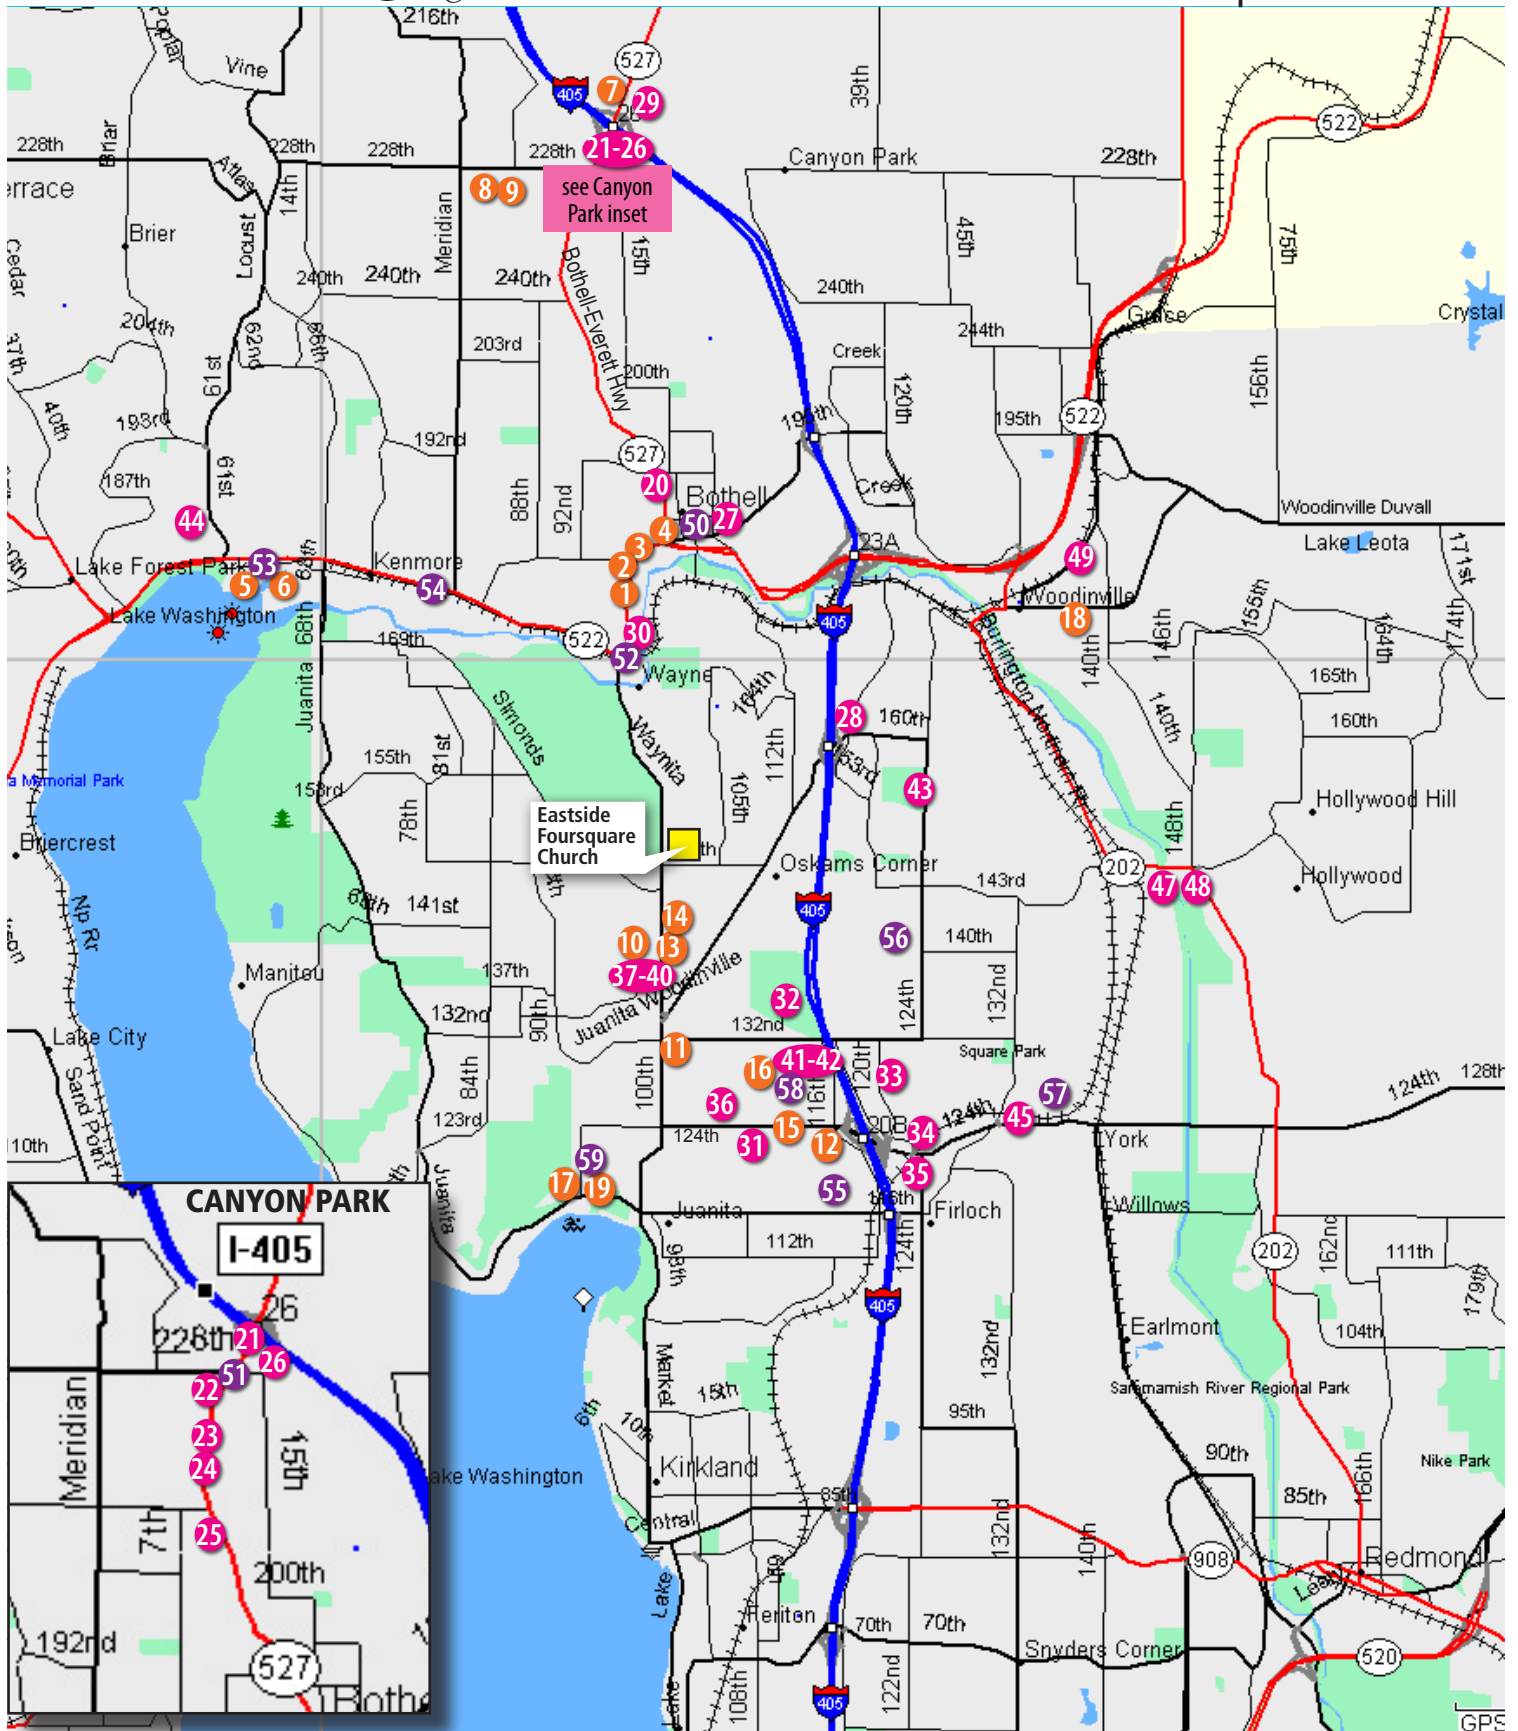

Area *Restaurants* & **Fast-food** Guide

FAST FOOD

- | | | |
|----------------------------------|---------------------------------|--------------|
| 1 Subway | 17208 Bothell Way NE, Bothell | 425-487-1420 |
| 2 Mc Donald's | 18012 Bothell Way NE, Bothell | 425-489-2995 |
| 3 Ivar's Seafood Bar | 18126 Bothell Way NE, Bothell | 425-486-6113 |
| 4 Ranch Drive In | 18218 Bothell Way NE, Bothell | 425-486-2677 |
| 5 Jack In the Box | 6100 NE Bothell Way, Kenmore | 425-486-6856 |
| 6 Kidd Valley | 6434 NE Bothell Way, Kenmore | 425-485-5514 |
| 7 Taco Bell | 23201 Bothell Everett Hwy, Both | 425-487-6067 |
| 8 Arby's | 1027 228th St SE, Bothell | 425-415-1277 |
| 9 Taco Time | 1317 228th St SE # A, Bothell | 425-481-4844 |
| 10 Dairy Queen | 10004 NE 137th St, Kirkland | 425-820-6805 |
| 11 McDonald's | 13636 100th Ave NE, Kirkland | 425-823-8731 |
| 12 Burger King | 12425 116th Ave NE, Kirkland | 425-814-3804 |
| 13 Teriyaki Madness II | 13501 100th Ave NE # 60, Kirk | 425-821-5446 |
| 14 Subway | 13501 100th Ave NE # 90, Kirk | 425-820-7878 |
| 15 Wendy's | 11525 NE 124th St, Kirkland | 425-821-8703 |
| 16 Matt's Gourmet Hotdogs | 12561 116th Ave NE, Kirkland | 425-814-3760 |
| 17 Spud Fish & Chips | 9702 NE Juanita Dr, Kirkland | 425-823-0607 |
| 18 Taco Del Mar | 13780 NE 175th St, Woodinville | 425-398-8183 |
| 19 Country Deli | 9714 NE Juanita Dr, Kirkland | 425-823-9499 |

Area *Restaurants & Fast-food* Map

- FAST FOOD
- CASUAL DINING
- FINE DINING